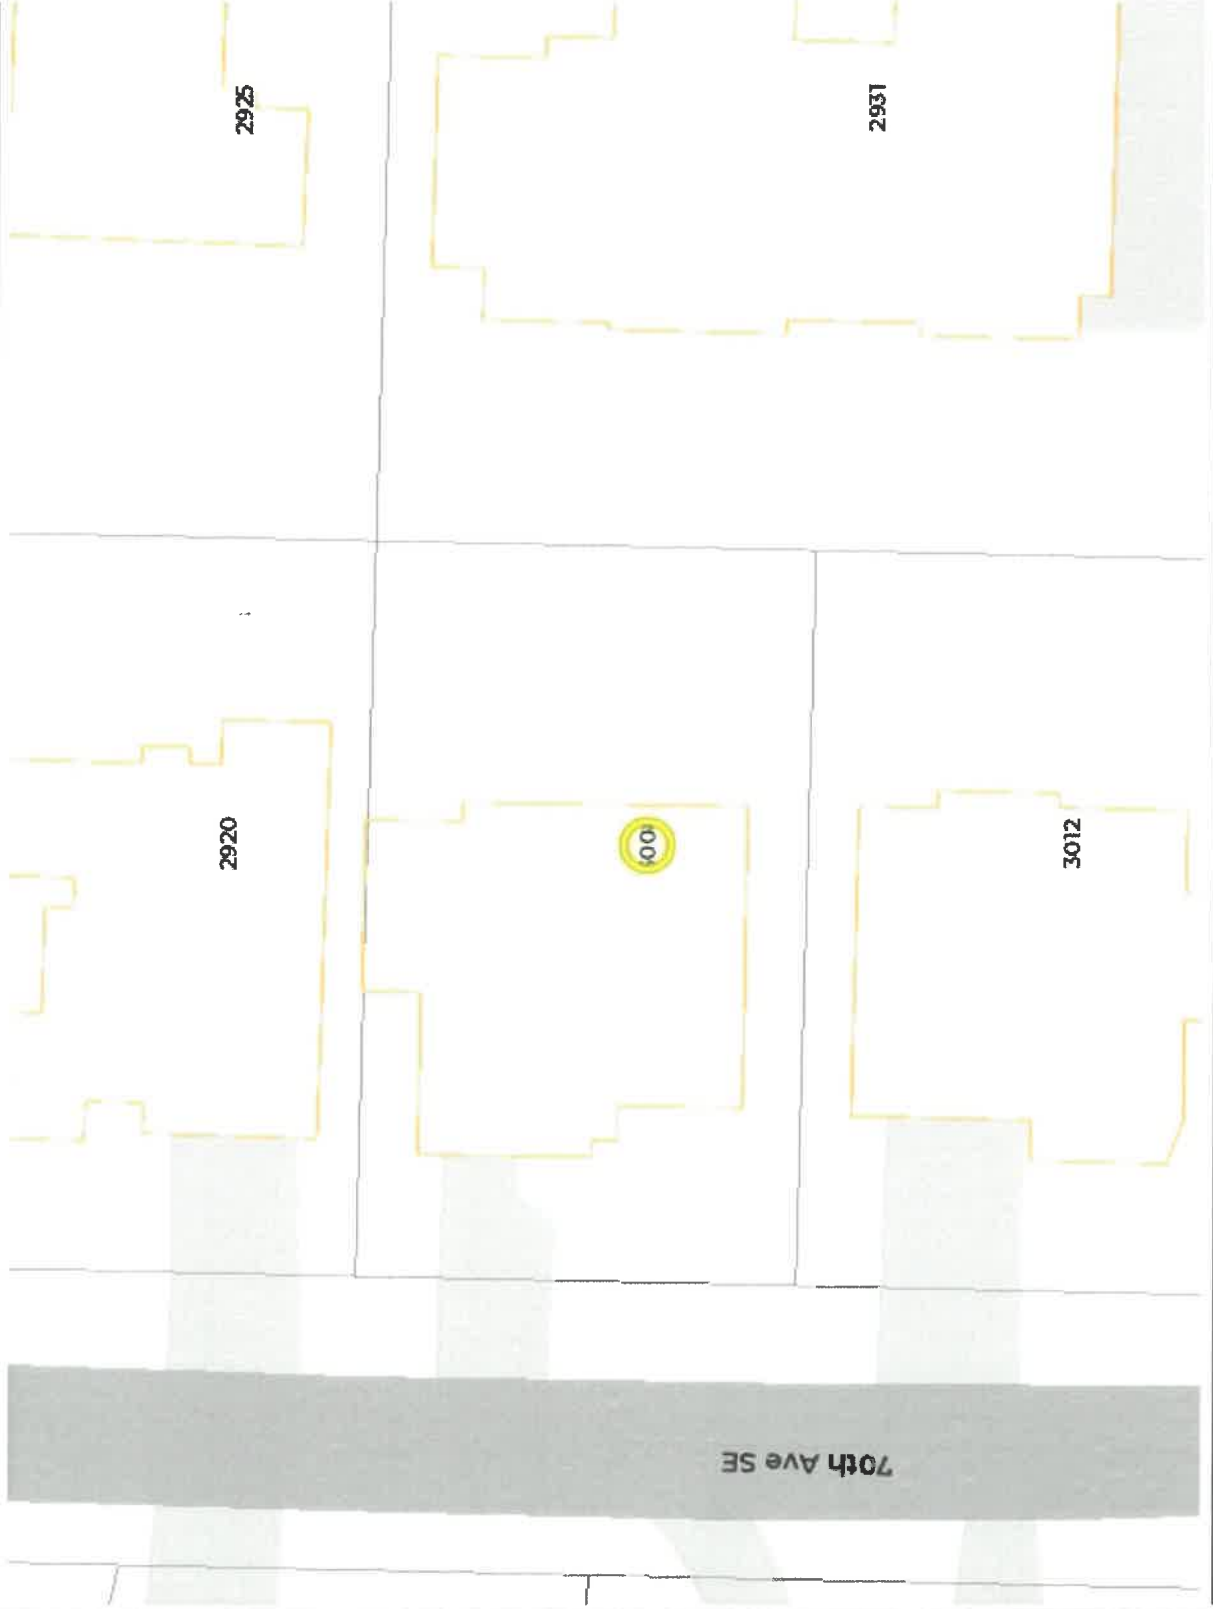

Dann Property

Legend

- Address
- Building
- Property Line
- Docks
- Freeway
- Major Street
- Street
- Paved Driveway
- Paved Road
- Paved Parking Area
- Parks
- Lake Washington

Notes

3008 70th Avenue S.E.

Disclaimer: These maps were developed by the City of Mercer Island and are intended to be a general purpose digital reference tool. These maps are not an accepted legal instrument for describing, establishing, recording or maintaining descriptions for property concerns or boundaries. The City makes no representation or warranty with respect to the accuracy or currency of these data sets, especially in regard to labeling of surveyed dimensions, or agreement with official sources such as records of survey, or mapped locations of features.

1 inch =
52,032,520,333,333 feet

Map Printed: February 28, 2024

© City of Mercer Island